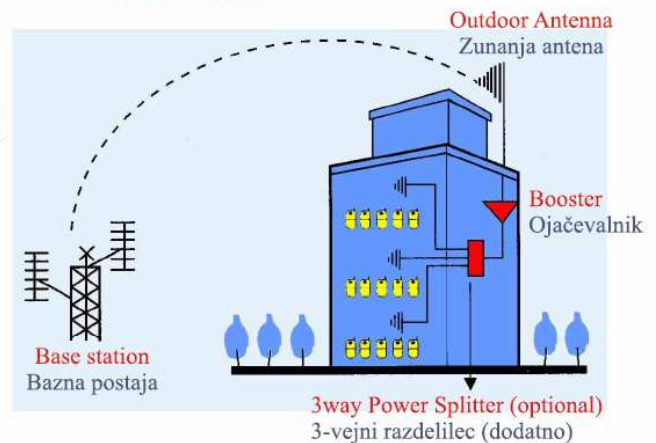

GOR - 70

GSM Cell-phone repeater

4 / 2007

GSM repetitor GOR-70 se uporablja na mestih, kjer je sprejem GSM signala zelo slab: v kletah, pritličjih, stavbah z veliko železo betona itd. Zaradi velikosti in oblike naprave je sistem zelo primeren za individualne hiše, pisarne, restavracije, hotele, vikende, trgovske centre, itd. Sistem ojača GSM signal (900 MHz) in ga brezžično razdeli po prostoru.

GSM repeater **GOR-70** is applied on the places, where the GSM signal is low: in the basements, ground floor, in the buildings with a lot of steel and concrete. Because the device is small, it is appropriate for private houses, offices, restaurants, hotels, shopping malls, etc. Booster amplifies the GSM signal (900 MHz) and distributes it around the place wireless.

- ✓ Pokrivanje notranjega prostora 600 m2.
- ✓ Oba vhoda sta prirejena za popolno dvosmerno ojačanje signala (full duplex)
- ✓ Visoka zanesljivost po standardu GB6993-86. Kompatibilnost baterije po standardu ETS300 609-4.

- ✓ 600 m2 indoor coverage.
- ✓ Adopt two ports full-duplex design.
- ✓ Good reliability, meet the standard od GB6993-86. The compatibility of battery meets the standard of ETS300 609-4.