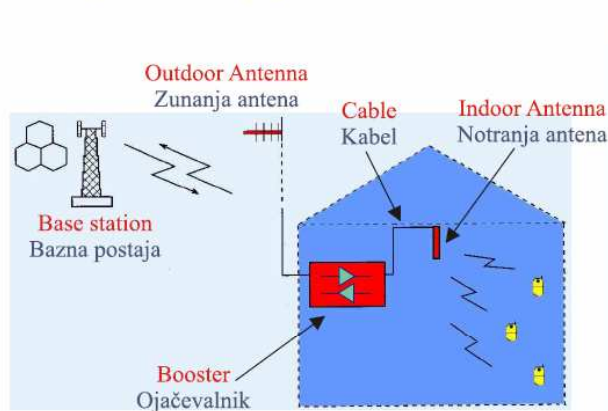

GOR - 70

GSM Cell-phone repeater

4 / 2007

GSM repetitor GOR-70 se uporablja na mestih, kjer je sprejem GSM signala zelo slab: v kletah, pritličjih, stavbah z veliko železo betona itd. Zaradi velikosti in oblike naprave je sistem zelo primeren za individualne hiše, pisarne, restavracije, hotele, vikende, trgovske centre, itd. Sistem ojača GSM signal (900 MHz) in ga brezžično razdeli po prostoru.

GSM repeater **GOR-70** is applied on the places, where the GSM signal is low: in the basements, ground floor, in the buildings with a lot of steel and concrete. Because the device is small, it is appropriate for private houses, offices, restaurants, hotels, shopping malls, etc. Booster amplifies the GSM signal (900 MHz) and distributes it around the place wireless.

- ✓ Pokrivanje notranjega prostora 600 m2.
- ✓ Oba vhoda sta prirejena za popolno dvosmerno ojačanje signala (full duplex)
- ✓ Visoka zanesljivost po standardu GB6993-86. Kompatibilnost baterije po standardu ETS300 609-4.

- ✓ 600 m2 indoor coverage.
- ✓ Adopt two ports full-duplex design.
- ✓ Good reliability, meet the standard od GB6993-86. The compatibility of battery meets the standard of ETS300 609-4.